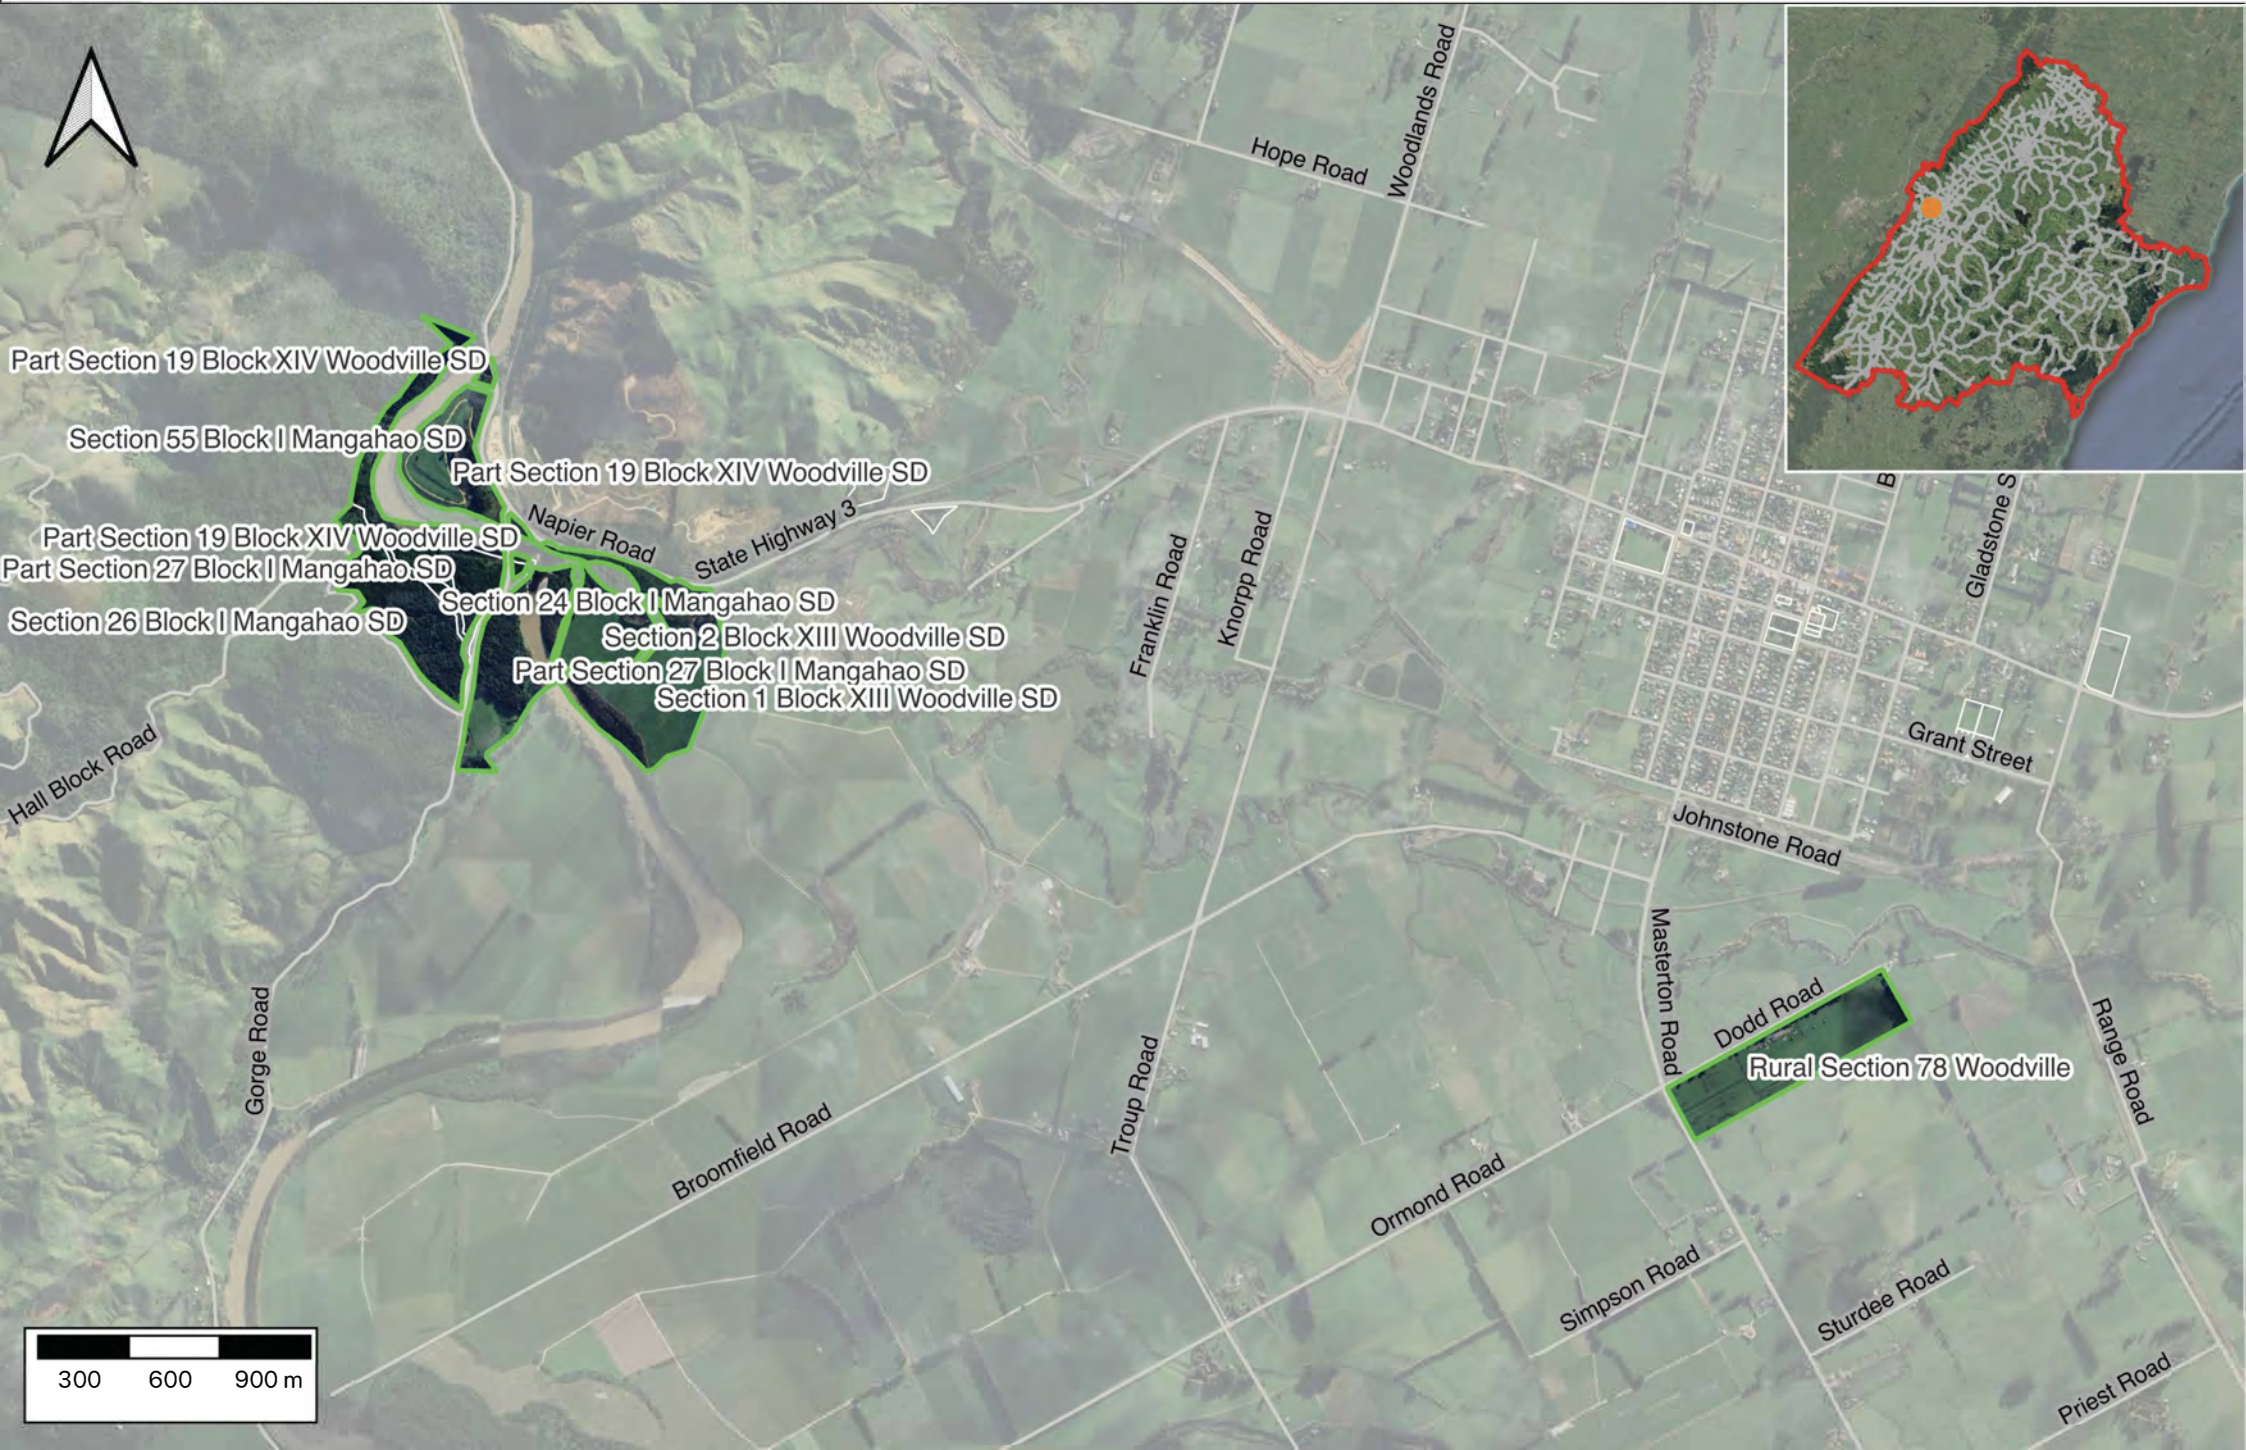

*Woodville Domain

* Subject to confirmation of classification