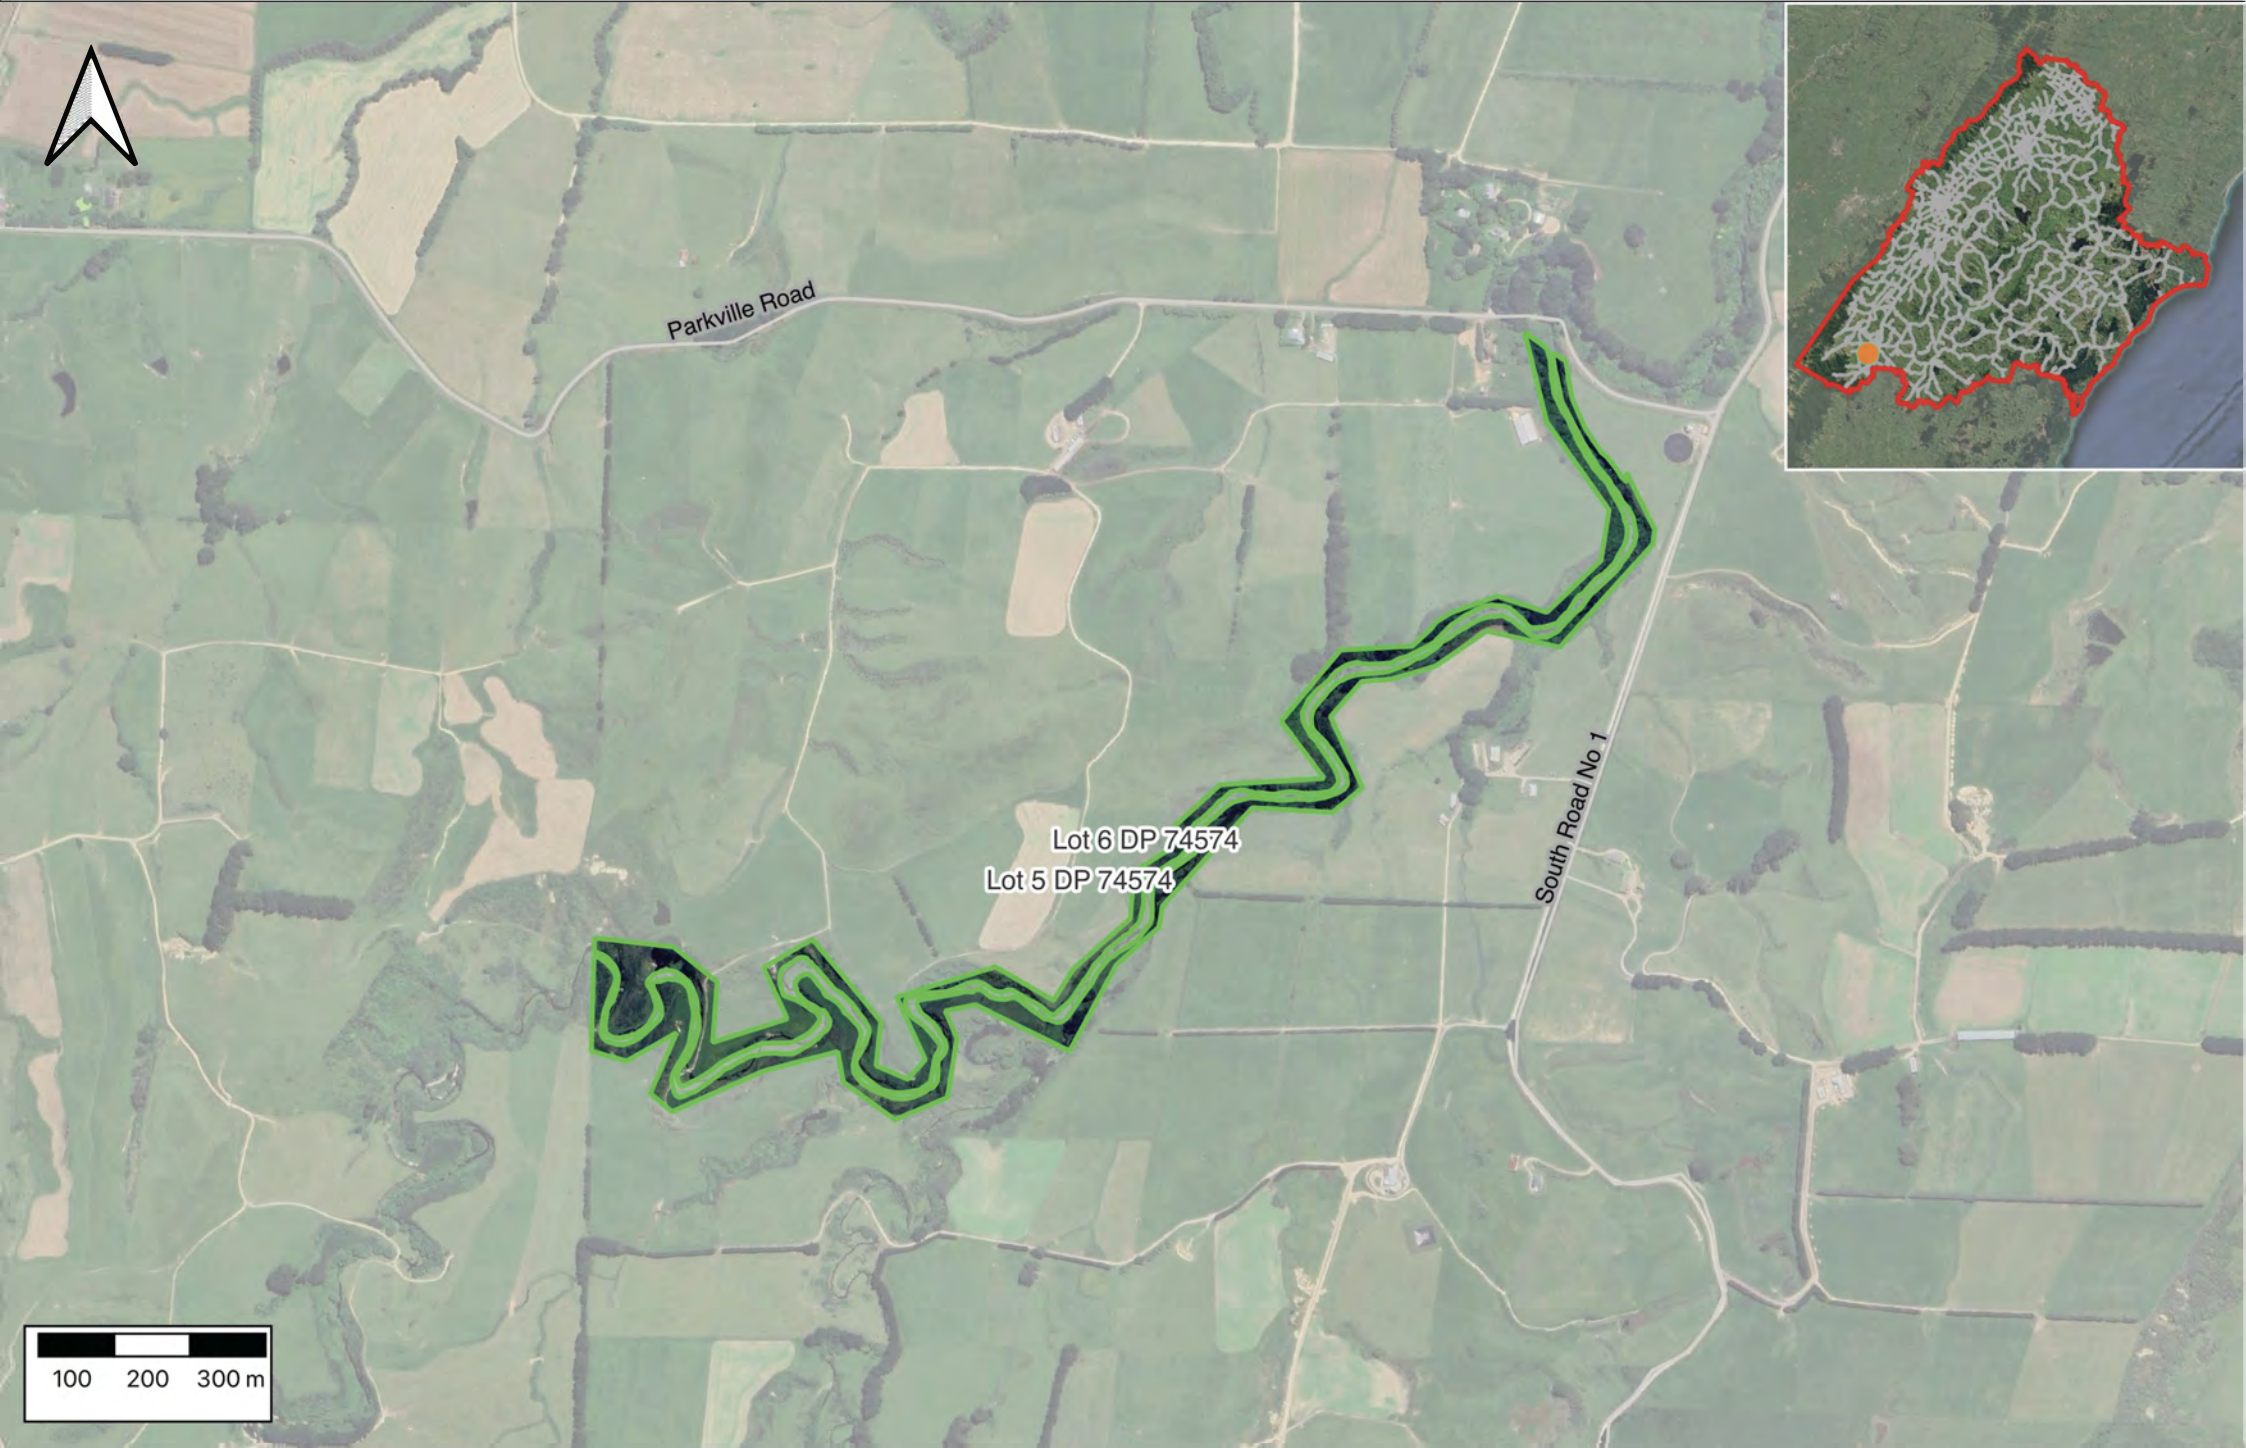

*Esplanade Reserve at Parkville Road Eketahuna

* Subject to confirmation of classification