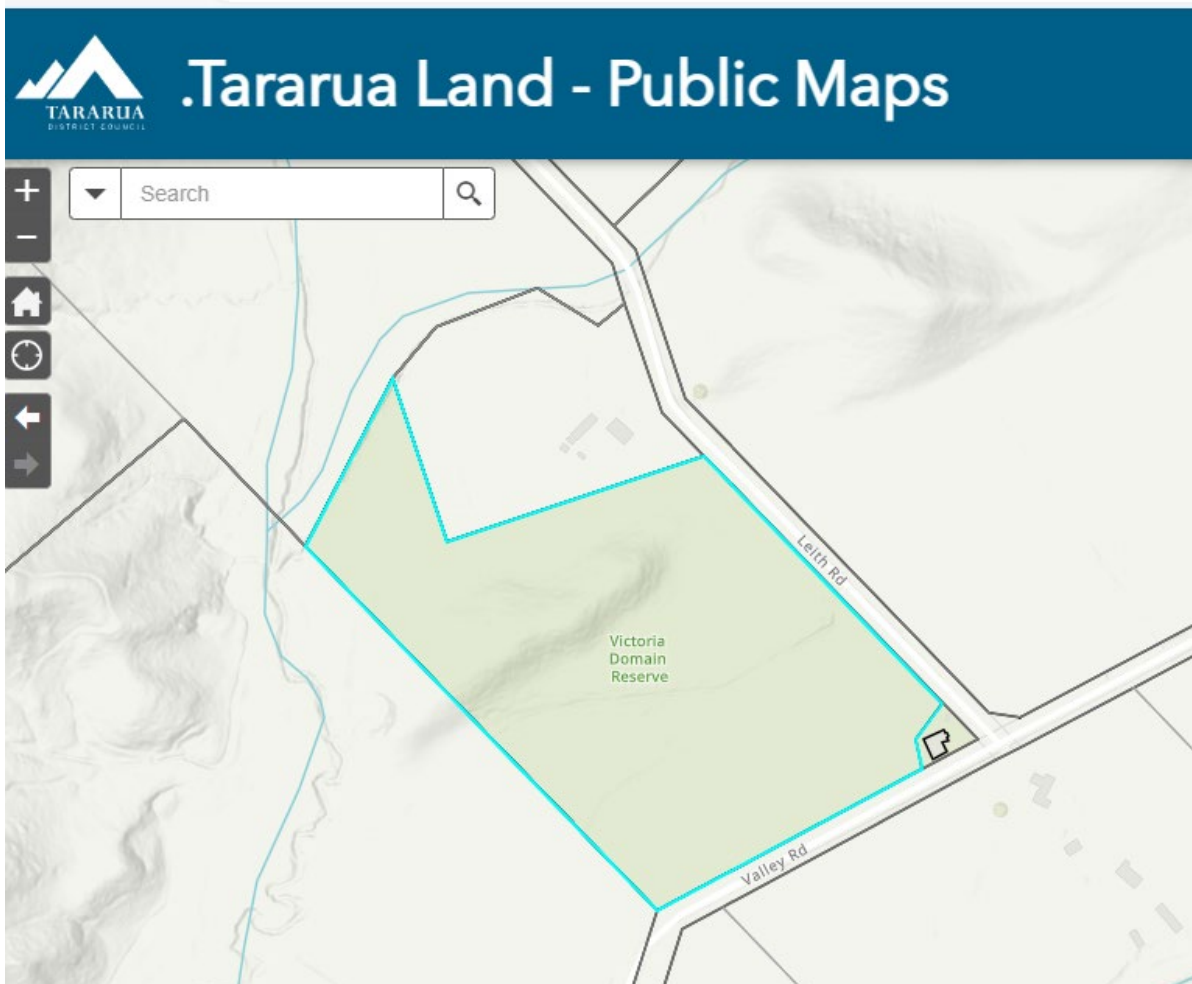

Kia ora

I refer to your official information request dated 9 July 2024 for information on the location of Victoria Domain, Woodville

The Domain is located corner Leith Road and Valley Road by Papatawa Hall. Following is a screenshot from our online map showing the location of Victoria Domain.

📍 26 Gordon Street, Dannevirke 4930, PO Box 115

 www.tararua.govt.nz

 www.facebook.com/tararua

From: Allie Dunn

Sent: Wednesday, July 10, 2024 9:08 AM

To: [REDACTED]

Subject: CM: Acknowledgement - request for information re Victoria Domain

Kia ora

This email is to acknowledge receipt of your request for information, regarding location of Victoria Domain, Woodville.

We will endeavour to respond to your request as soon as possible and in any event no later than 7 August 2024, being 20 working days after the day your request was received. If we are unable to respond to your request by then, we will notify you of an extension of that timeframe.