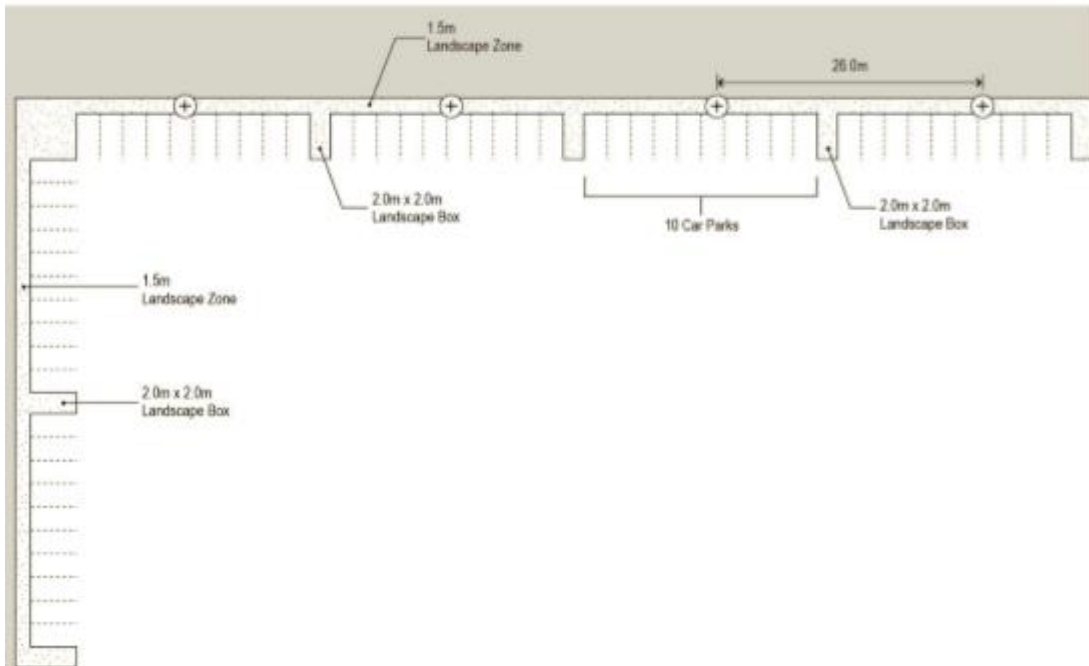

NOTE
= Large Tree (>4.0m height with limb of 2.0m)

Diagram 1

Diagram 2