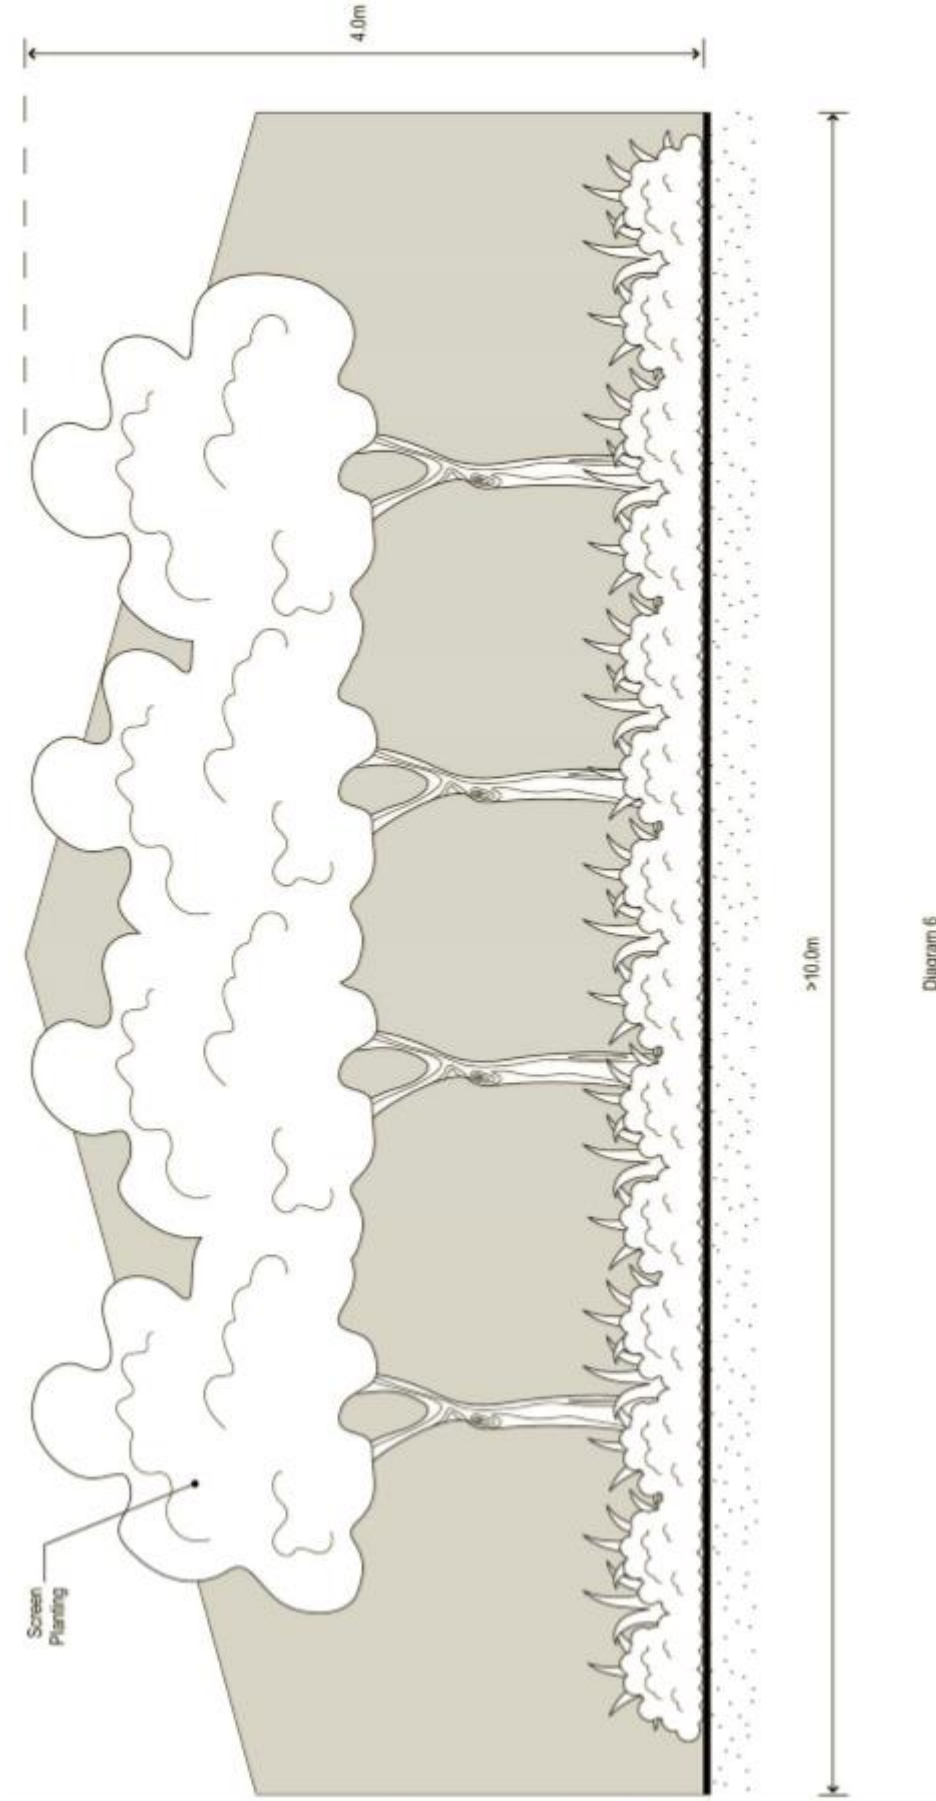

APPENDIX 8C LANDSCAPE AND SCREEN PLANTING SPECIAL DEVELOPMENT ZONE

B9.3.1 D): YARDS AND SEPARATION DISTANCES

Diagram 1

Diagram 2

B9.3.1 E): LANDSCAPE AND SCREEN PLANTING

NOTE

⊕ = Large Tree (>4.0m height with limb of 2.0m)

Diagram 3

Diagram 4

B9.3.1 E): LANDSCAPE AND SCREEN PLANTING

Diagram 5

B9.3.1 E): LANDSCAPE AND SCREEN PLANTING

Diagram 6

APPENDIX 8D SPECIAL DEVELOPMENT ZONE BUILDING COVERAGE EXAMPLES