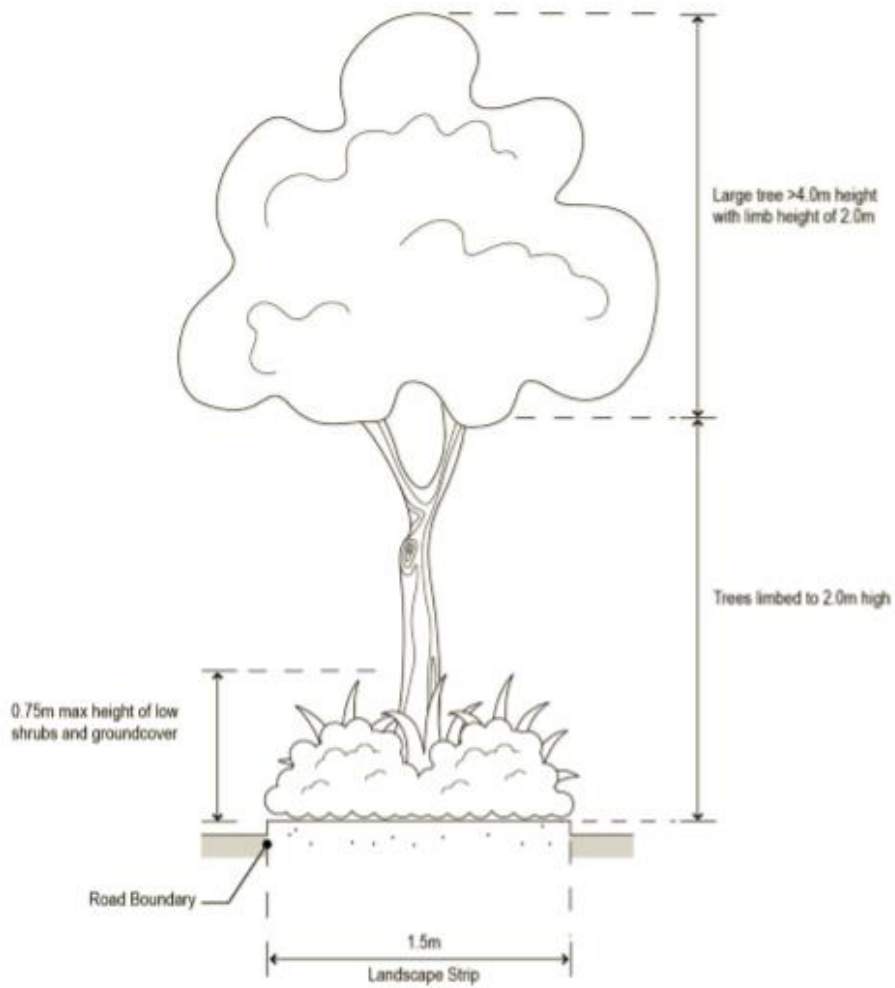

APPENDIX 8C LANDSCAPE AND SCREEN PLANTING SPECIAL DEVELOPMENT ZONE

B9.3.1 D): YARDS AND SEPARATION DISTANCES

Diagram 1

Diagram 2

B9.3.1 E): LANDSCAPE AND SCREEN PLANTING

NOTE

⊕ = Large Tree (>4.0m height with limb of 2.0m)

Diagram 3

Diagram 4

B9.3.1 E): LANDSCAPE AND SCREEN PLANTING

Diagram 5

B9.3.1 E): LANDSCAPE AND SCREEN PLANTING

Diagram 6

APPENDIX 8D SPECIAL DEVELOPMENT ZONE BUILDING COVERAGE EXAMPLES