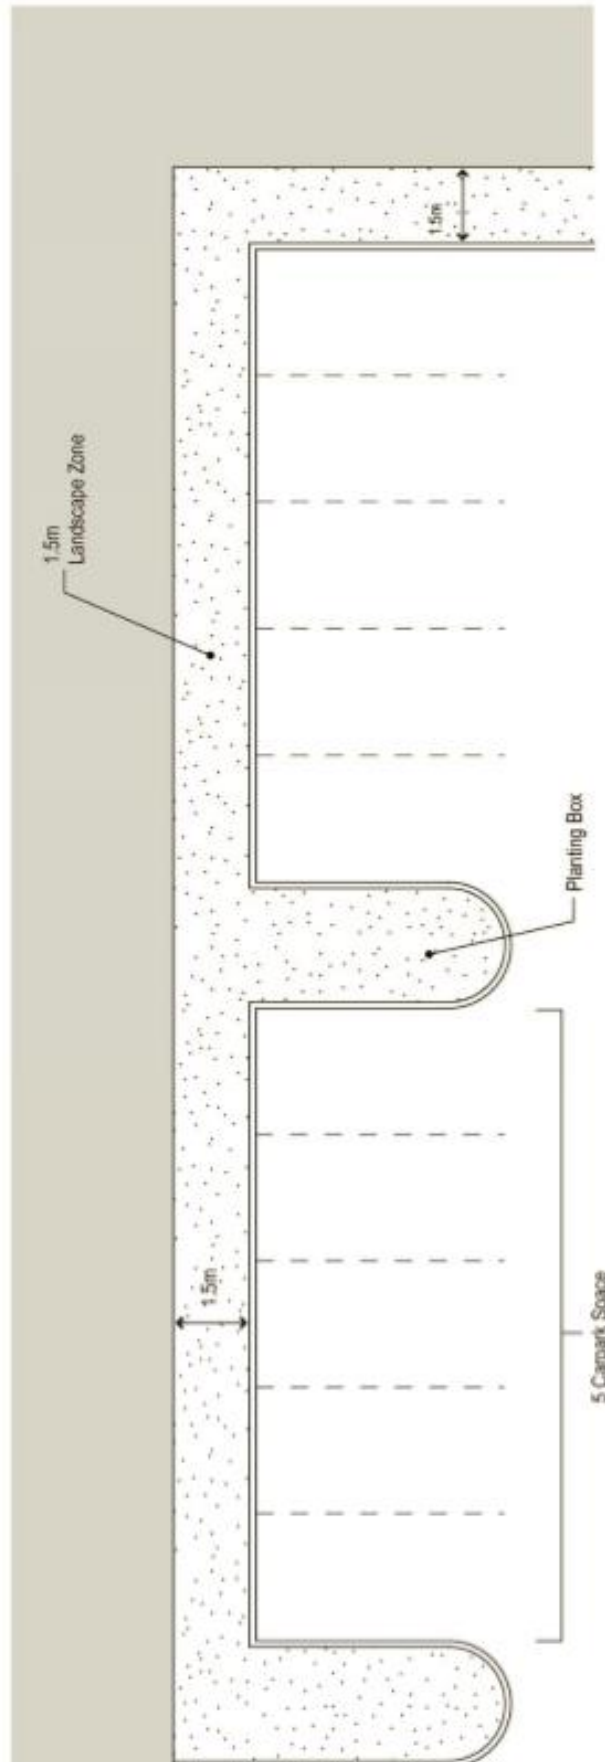

APPENDIX 8C LANDSCAPE AND SCREEN PLANTING SPECIAL DEVELOPMENT ZONE

B9.3.1 D): YARDS AND SEPARATION DISTANCES

Diagram 1

Diagram 2

B9.3.1 E): LANDSCAPE AND SCREEN PLANTING

NOTE

⊕ = Large Tree (>4.0m height with limb of 2.0m)

Diagram 3

Diagram 4

B9.3.1 E): LANDSCAPE AND SCREEN PLANTING

Diagram 5

B9.3.1 E): LANDSCAPE AND SCREEN PLANTING

Diagram 6

APPENDIX 8D SPECIAL DEVELOPMENT ZONE BUILDING COVERAGE EXAMPLES