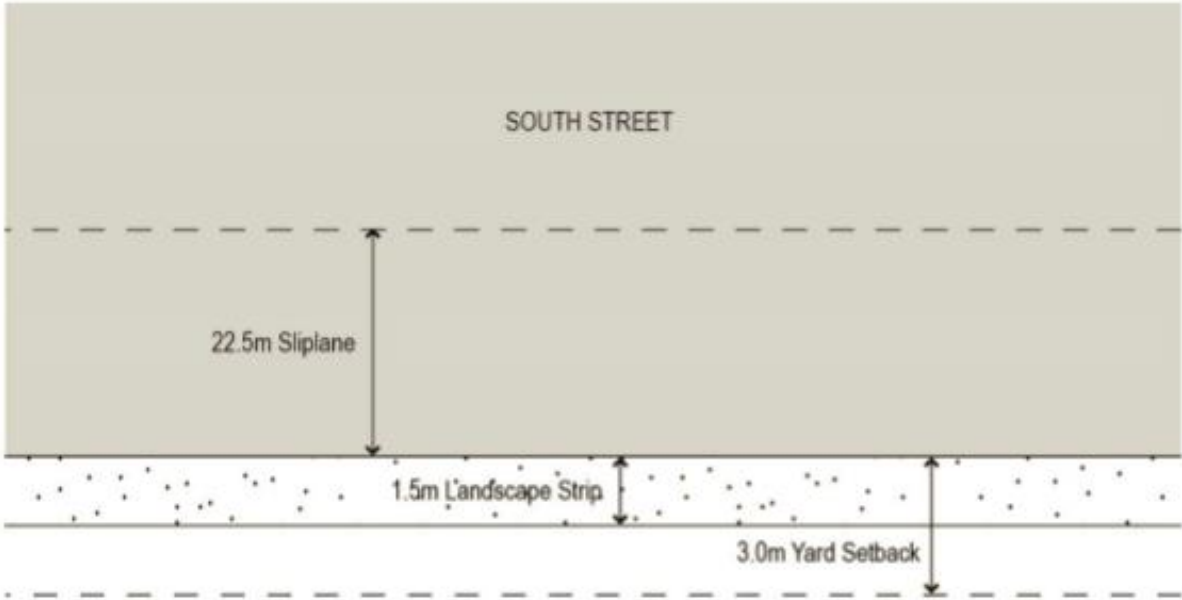

APPENDIX 8C LANDSCAPE AND SCREEN PLANTING SPECIAL DEVELOPMENT ZONE

B9.3.1 D): YARDS AND SEPARATION DISTANCES

Diagram 1

Diagram 2

B9.3.1 E): LANDSCAPE AND SCREEN PLANTING

NOTE

⊕ = Large Tree (>4.0m height with limb of 2.0m)