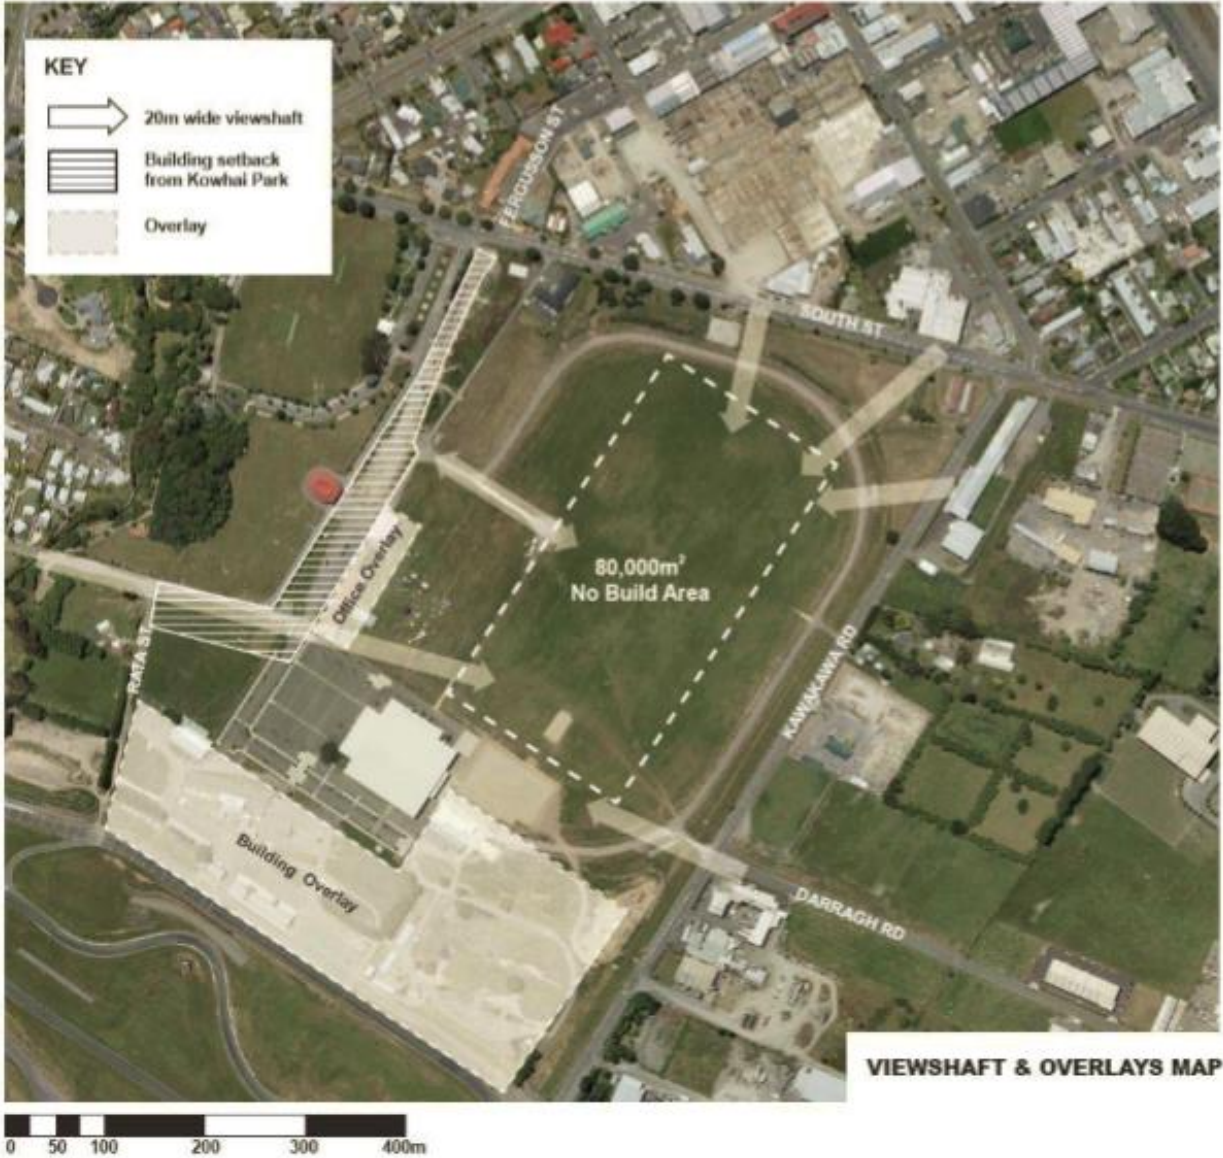

APPENDIX 8 - MANFEILD PARK, SPECIAL DEVELOPMENT ZONES

APPENDIX 8A - VIEWSHAFTS FOR MANFEILD PARK AND SPECIAL DEVELOPMENT ZONES..... 1

APPENDIX 8B LANDSCAPE AND SCREEN PLANTING MANFEILD PARK ZONE 2

APPENDIX 8B – PREFERRED PLANTING SPECIES FOR MANFEILD PARK ZONE AND SPECIAL DEVELOPMENT ZONE 3

APPENDIX 8C LANDSCAPE AND SCREEN PLANTING SPECIAL DEVELOPMENT ZONE 5

APPENDIX 8D SPECIAL DEVELOPMENT ZONE BUILDING COVERAGE EXAMPLES 9

APPENDIX 8E SOUTH STREET SLIPLANE ACCESS 12

Page Intentionally Left Blank

APPENDIX 8A - VIEWSHAFTS FOR MANFEILD PARK AND SPECIAL DEVELOPMENT ZONES

APPENDIX 8B LANDSCAPE AND SCREEN PLANTING MANFEILD PARK ZONE

B8.3.1 LANDSCAPE AND SCREEN PLANTING

NOTE
 = Large Tree (>4.0m height with limb of 2.0m)