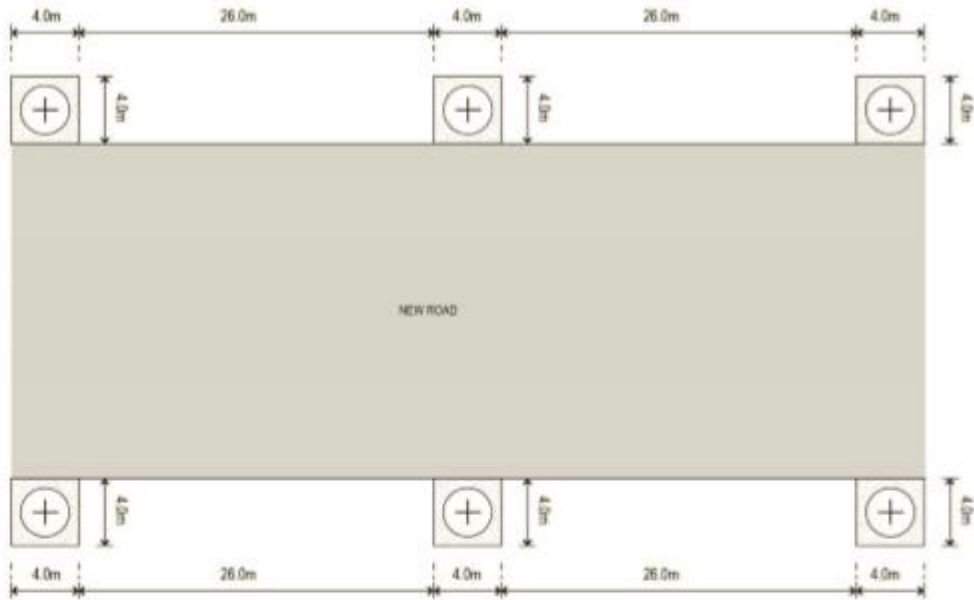

APPENDIX 8A - VIEWSHAFTS FOR MANFEILD PARK AND SPECIAL DEVELOPMENT ZONES

APPENDIX 8B LANDSCAPE AND SCREEN PLANTING MANFEILD PARK ZONE

B8.3.1 LANDSCAPE AND SCREEN PLANTING

NOTE
 = Large Tree (>4.0m height with limb of 2.0m)