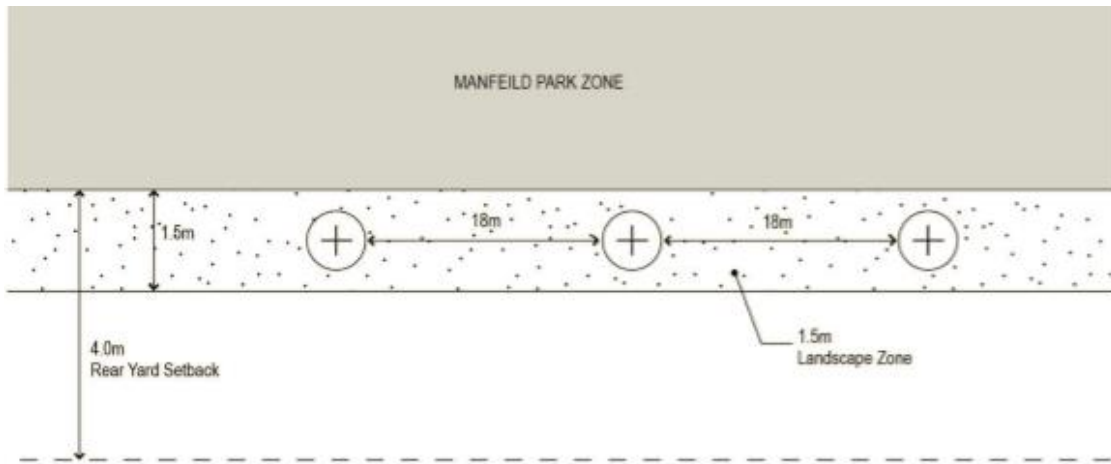

APPENDIX 8C LANDSCAPE AND SCREEN PLANTING SPECIAL DEVELOPMENT ZONE

B9.3.1 D): YARDS AND SEPARATION DISTANCES

Diagram 1

Diagram 2

B9.3.1 E): LANDSCAPE AND SCREEN PLANTING

NOTE

⊕ = Large Tree (>4.0m height with limb of 2.0m)