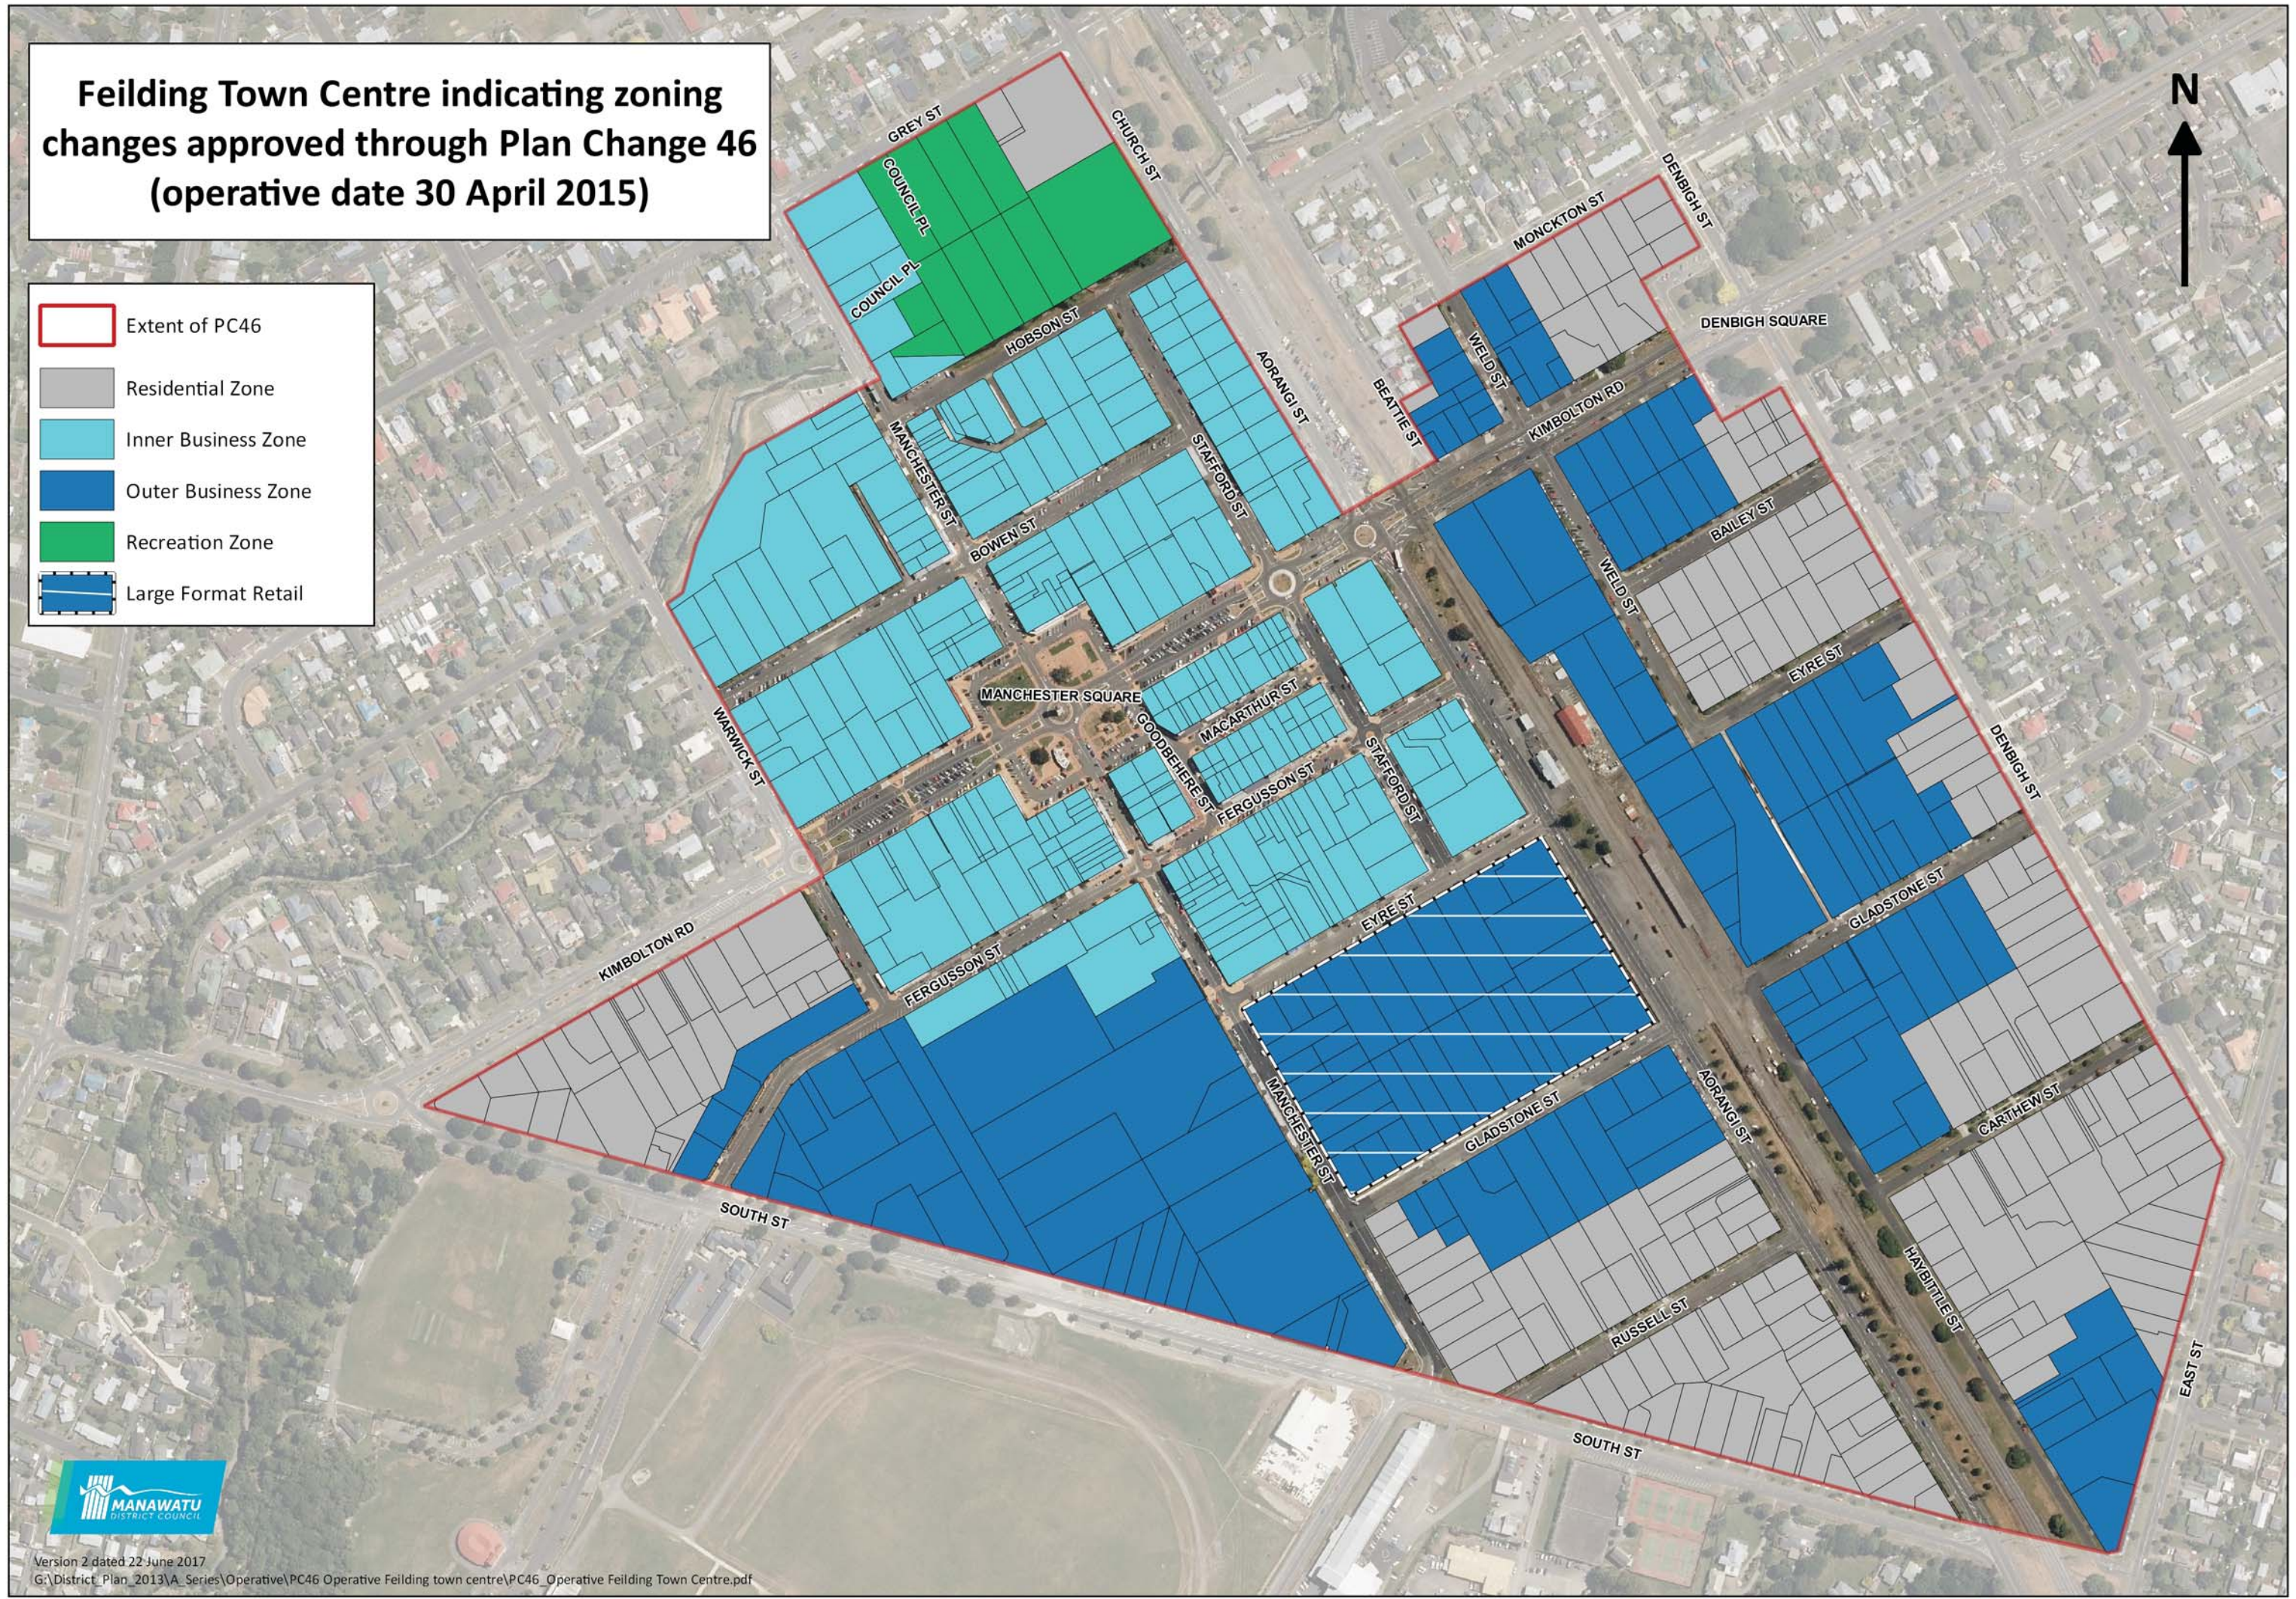

Feilding Town Centre indicating zoning changes approved through Plan Change 46 (operative date 30 April 2015)

-  Extent of PC46
-  Residential Zone
-  Inner Business Zone
-  Outer Business Zone
-  Recreation Zone
-  Large Format Retail

Feilding Town Centre indicating sites with scheduled Historic Built Heritage approved through Plan Change 46 (operative date 30 April 2015)

-  Extent of PC46
 -  Residential Zone
 -  Inner Business Zone
 -  Outer Business Zone
 -  Large Format Retail
 -  Scheduled Historic Built Heritage - Feilding Town Centre
- NOTE: Not to Scale